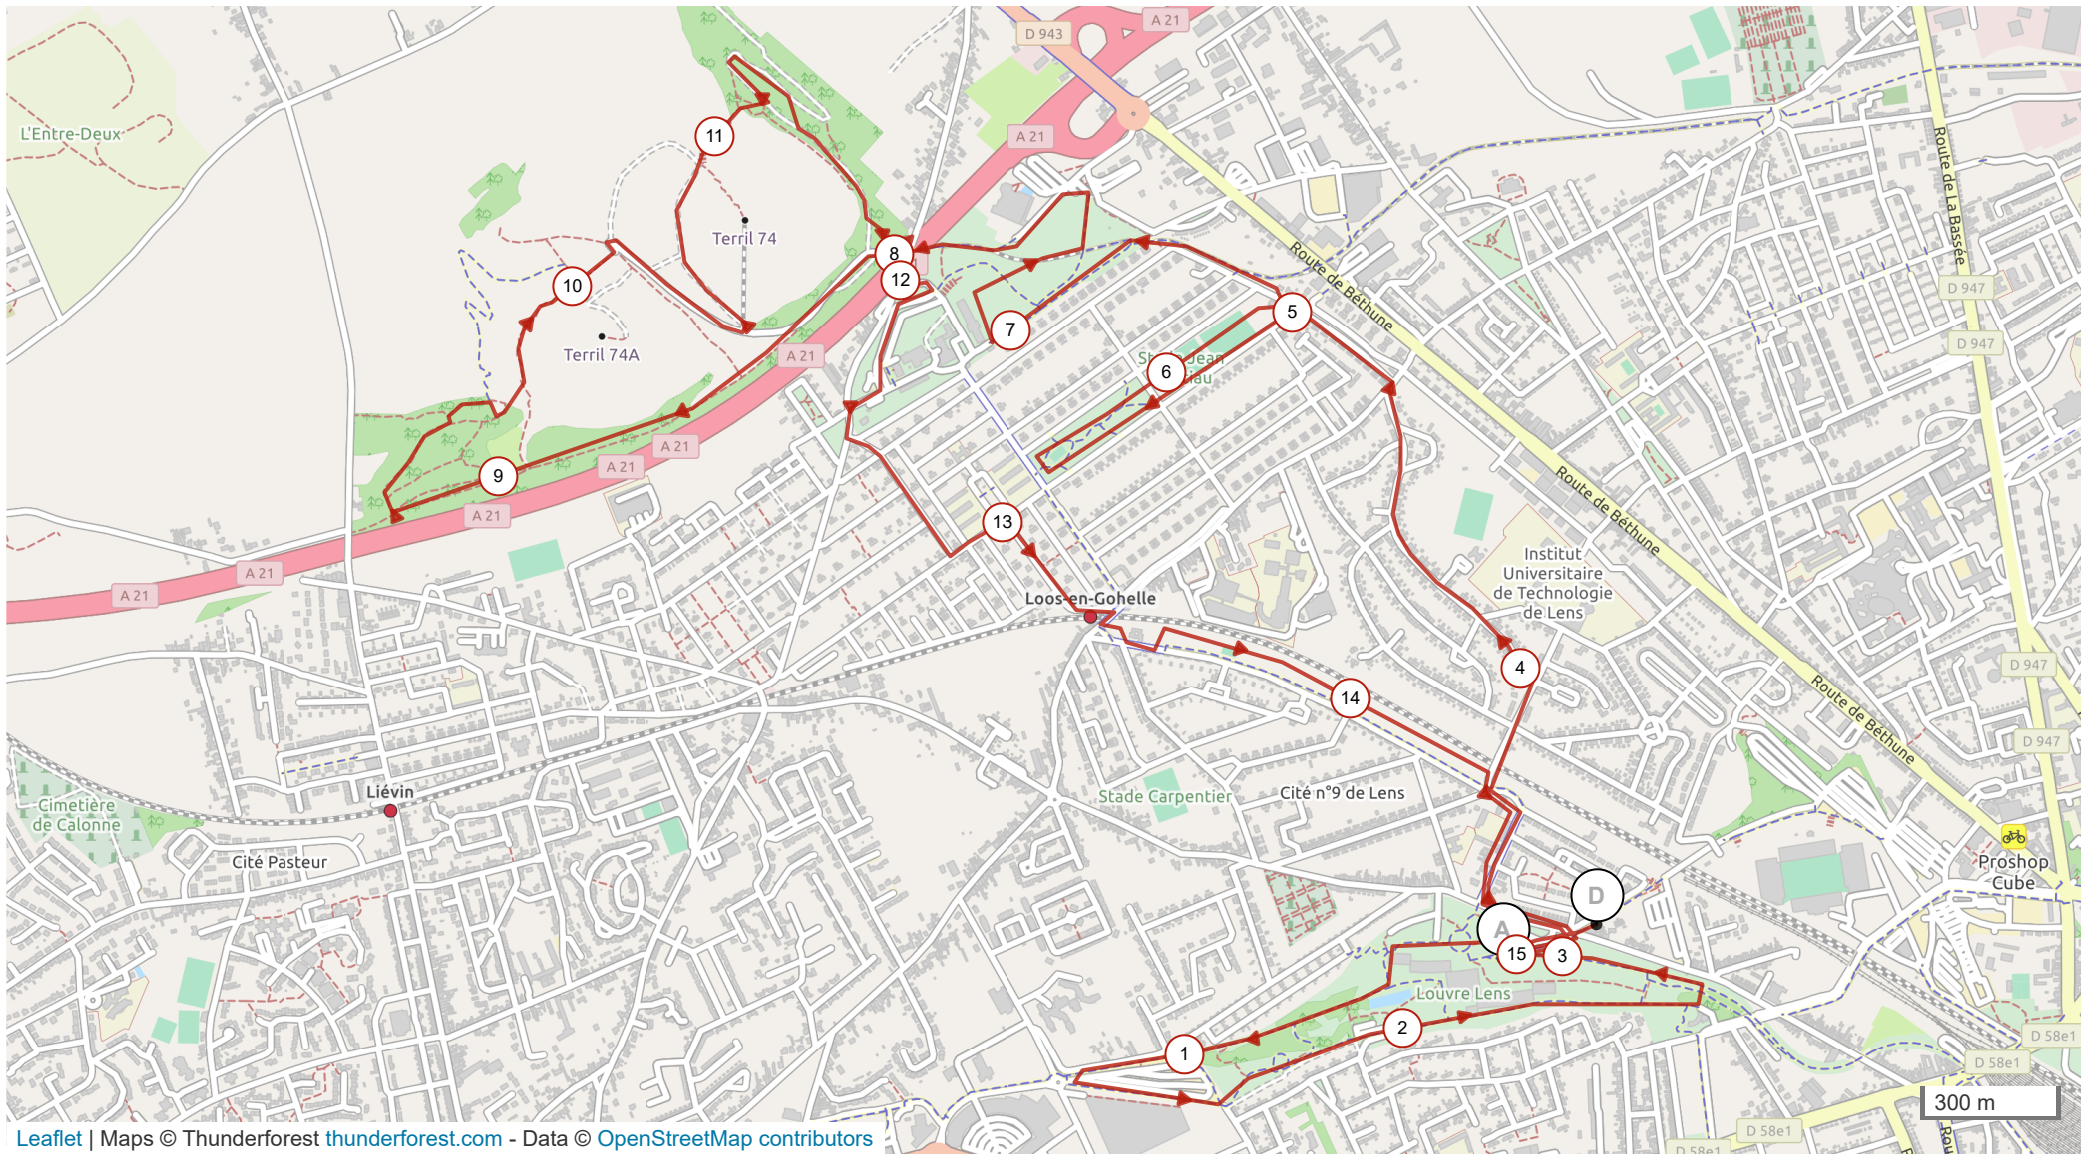

11728532 | Course à pied - Route | TRAIL RDL 15 KM
Éleu-dit-Leauwette -> Éleu-dit-Leauwette
15.029 km 136 m 137 m 35 m 116 m

Leaflet | Maps © Thunderforest thunderforest.com - Data © [OpenStreetMap](https://openstreetmap.org/) contributors

© 2021 Openrunner

Confidentialité