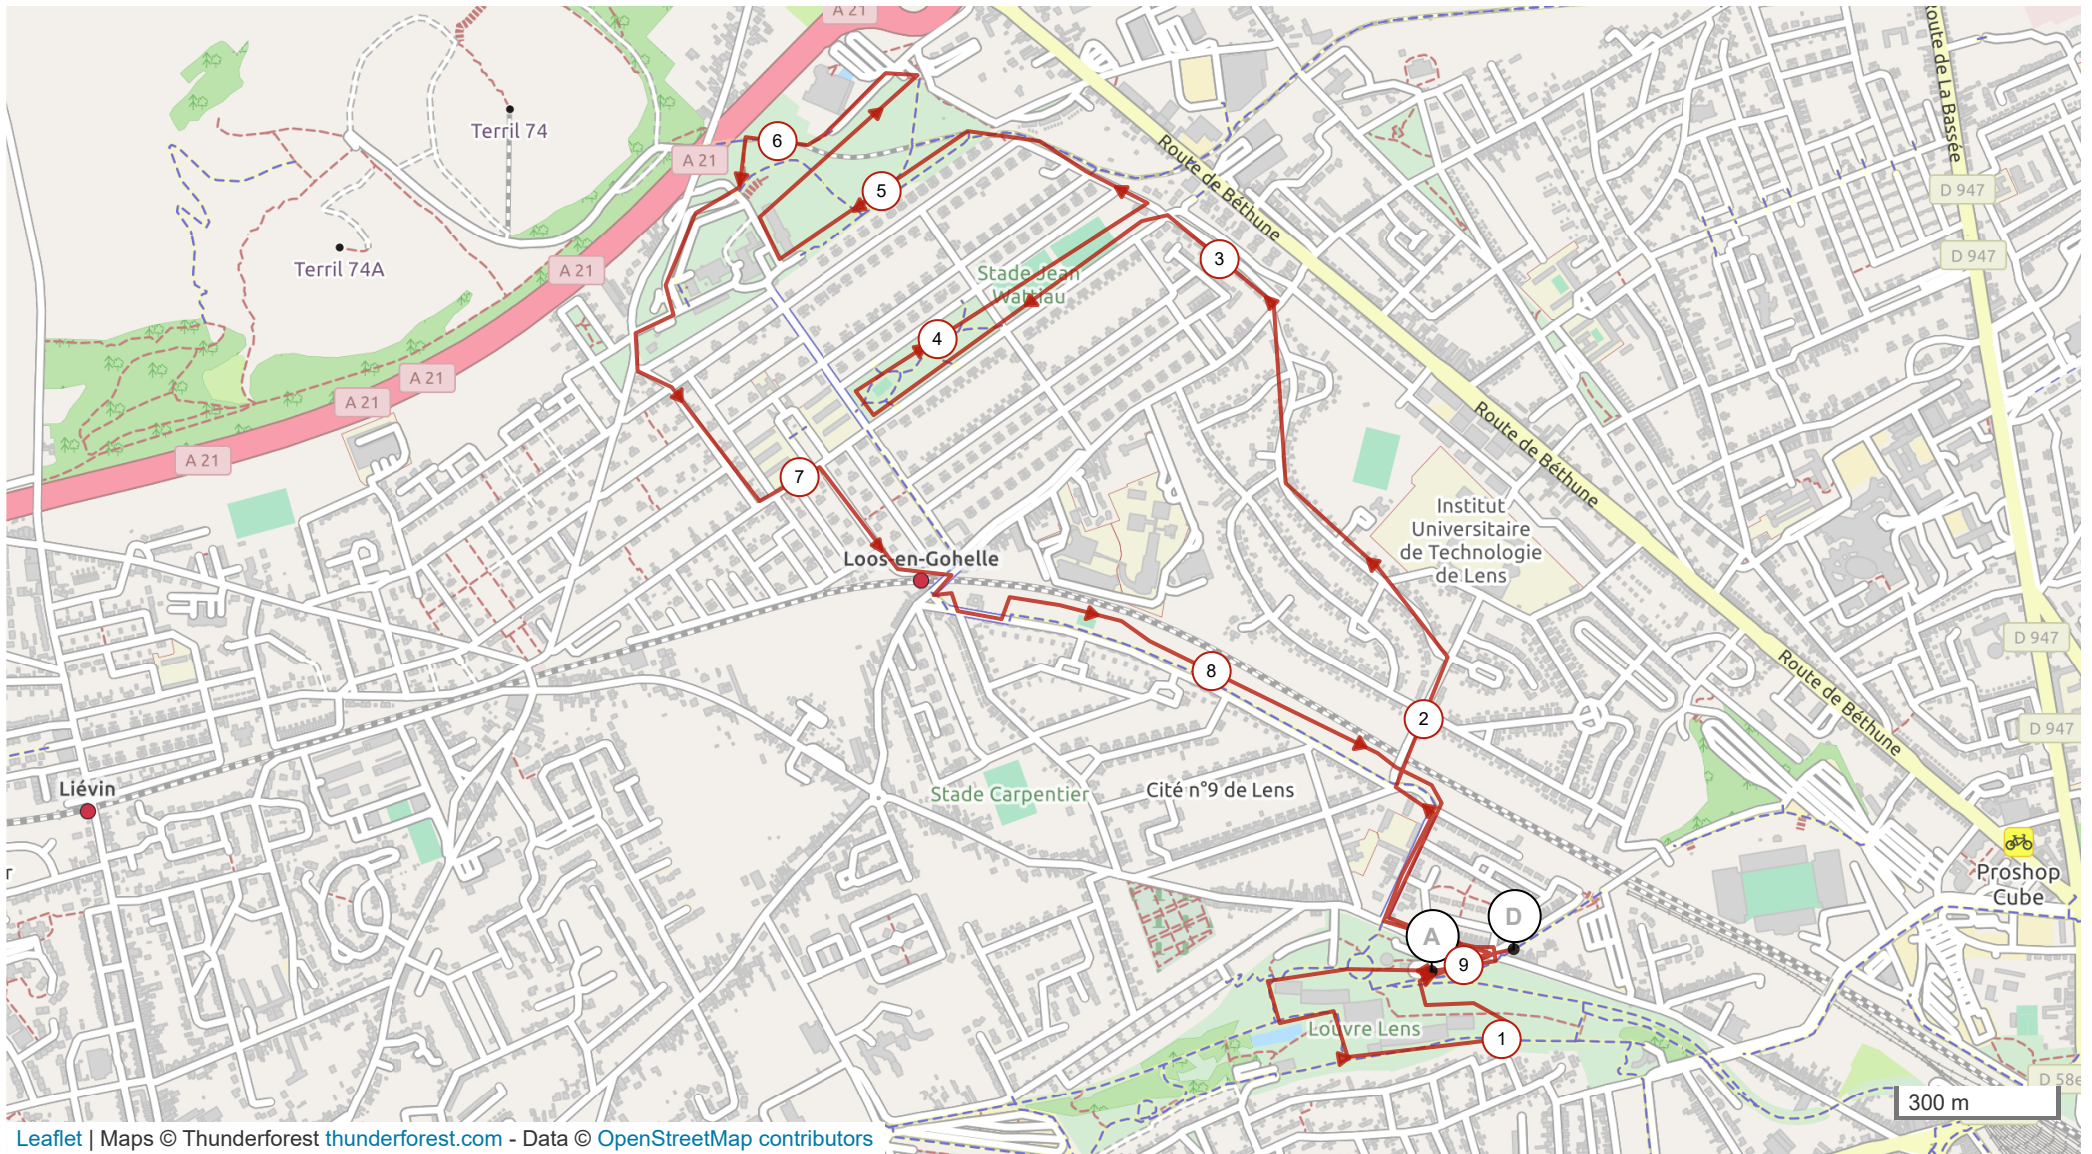

# 11728526 | Course à pied - Route | TRAIL RDL 8KM  
Éleu-dit-Leauwette -> Éleu-dit-Leauwette  
↳ 9.059 km ↑ 54 m ↓ 57 m ▲ 35 m ▲ 74 m

Leaflet | Maps © Thunderforest [thunderforest.com](https://thunderforest.com) - Data © [OpenStreetMap](https://openstreetmap.org/) contributors

© 2021 Openrunner

Confidentialité